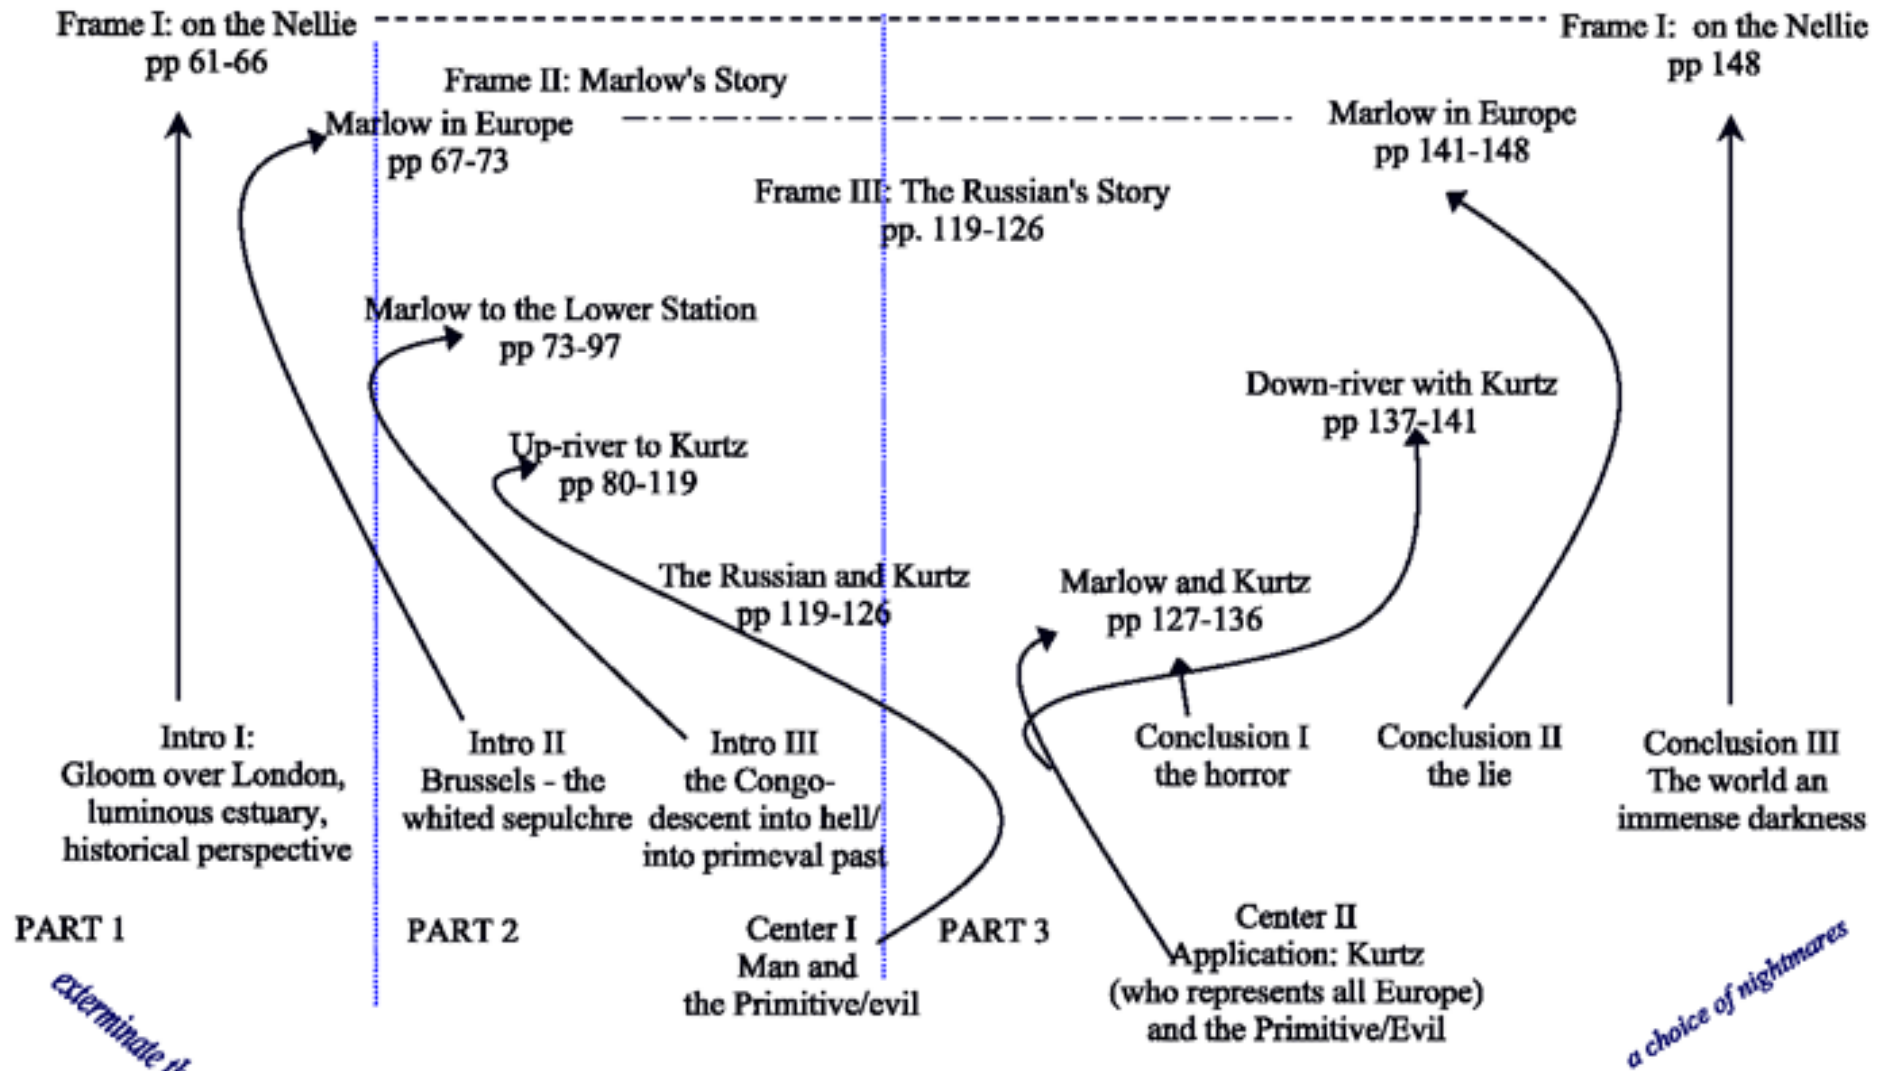

Narrative Structure in Heart of Darkness

by Professor John Lye, Brock University, 2000

pagination in the broadview press 2nd edition ed. D.C.R.A.Goonetilleke

the horror! the horror!

the world an immense darkness

*At the inside/center/depth (the heart of the jungle, of the primitive), is the outside, Kurtz the accomplished European;
at the outside, in Europe, is the inside – the city of death and shades of death, the whited sepulchre.*